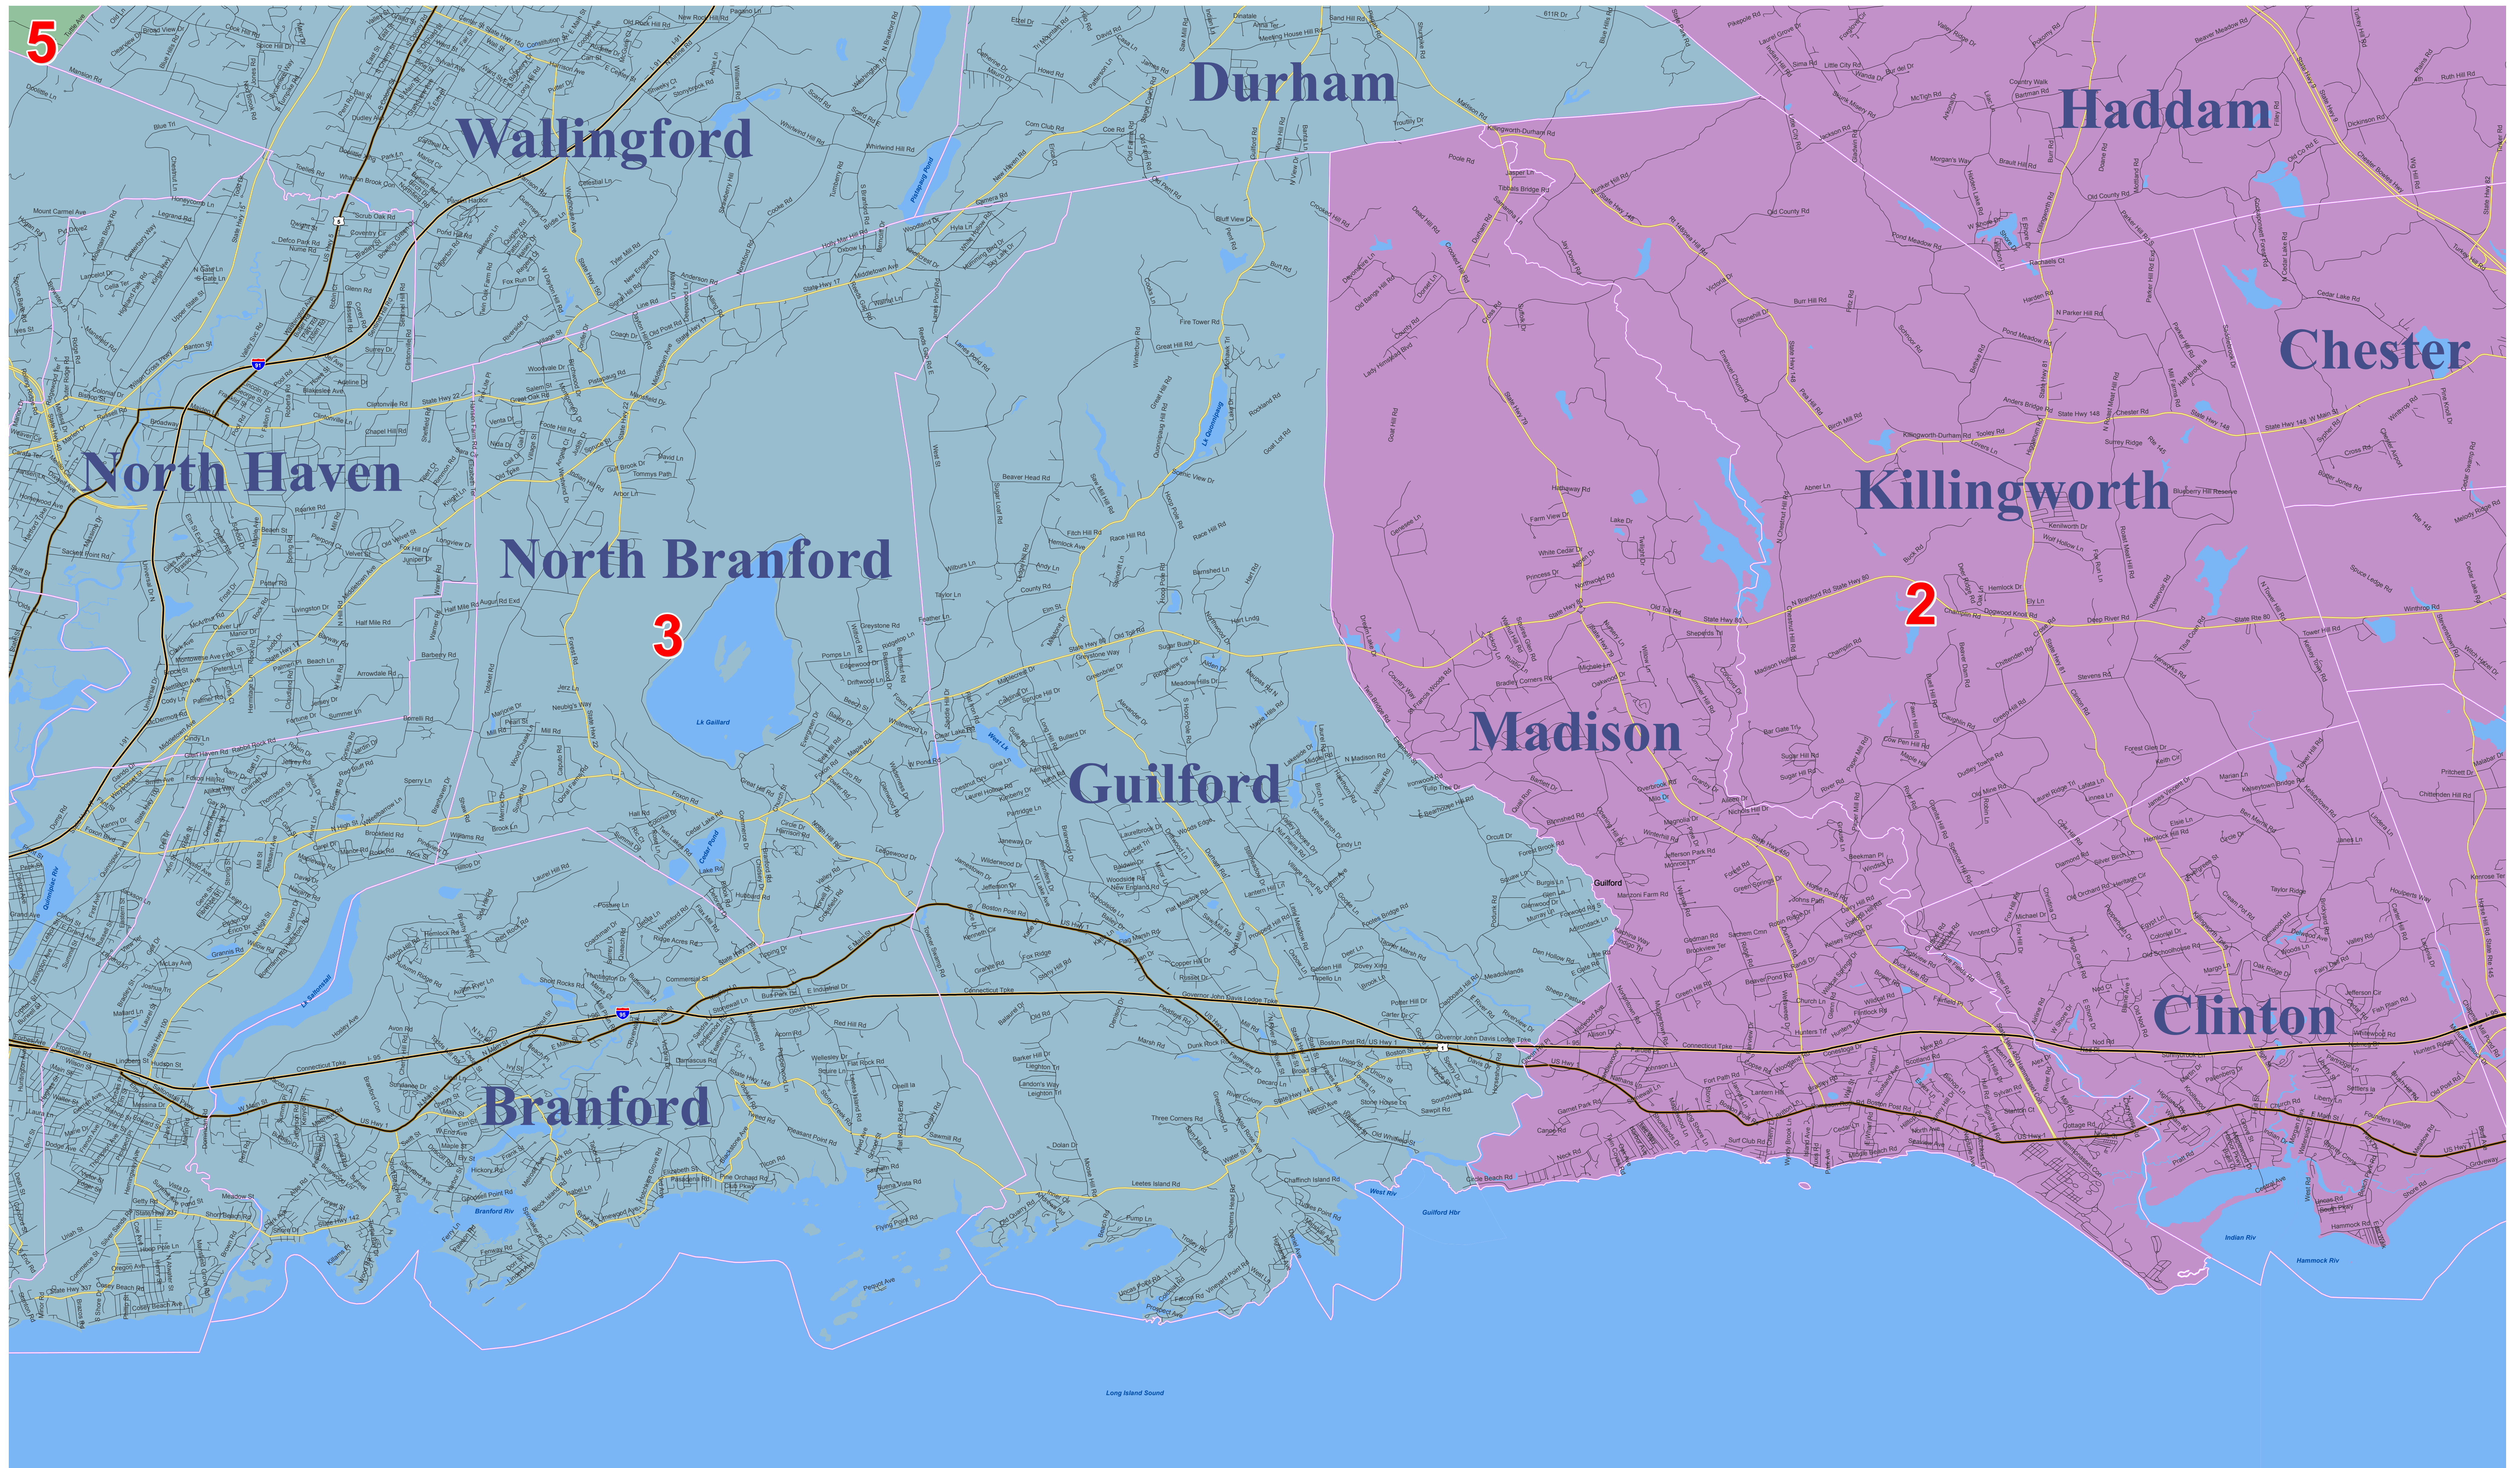

# State Congressional Redistricting Plan 2011 - Guilford

The Connecticut General Assembly  
REAPPORTIONMENT COMMISSION

**SENATE**

Senator Donald E. Williams, Jr., Co-Chair

Senator John McKinney  
Senator Martin M. Looney  
Senator Leonard A. Fasano