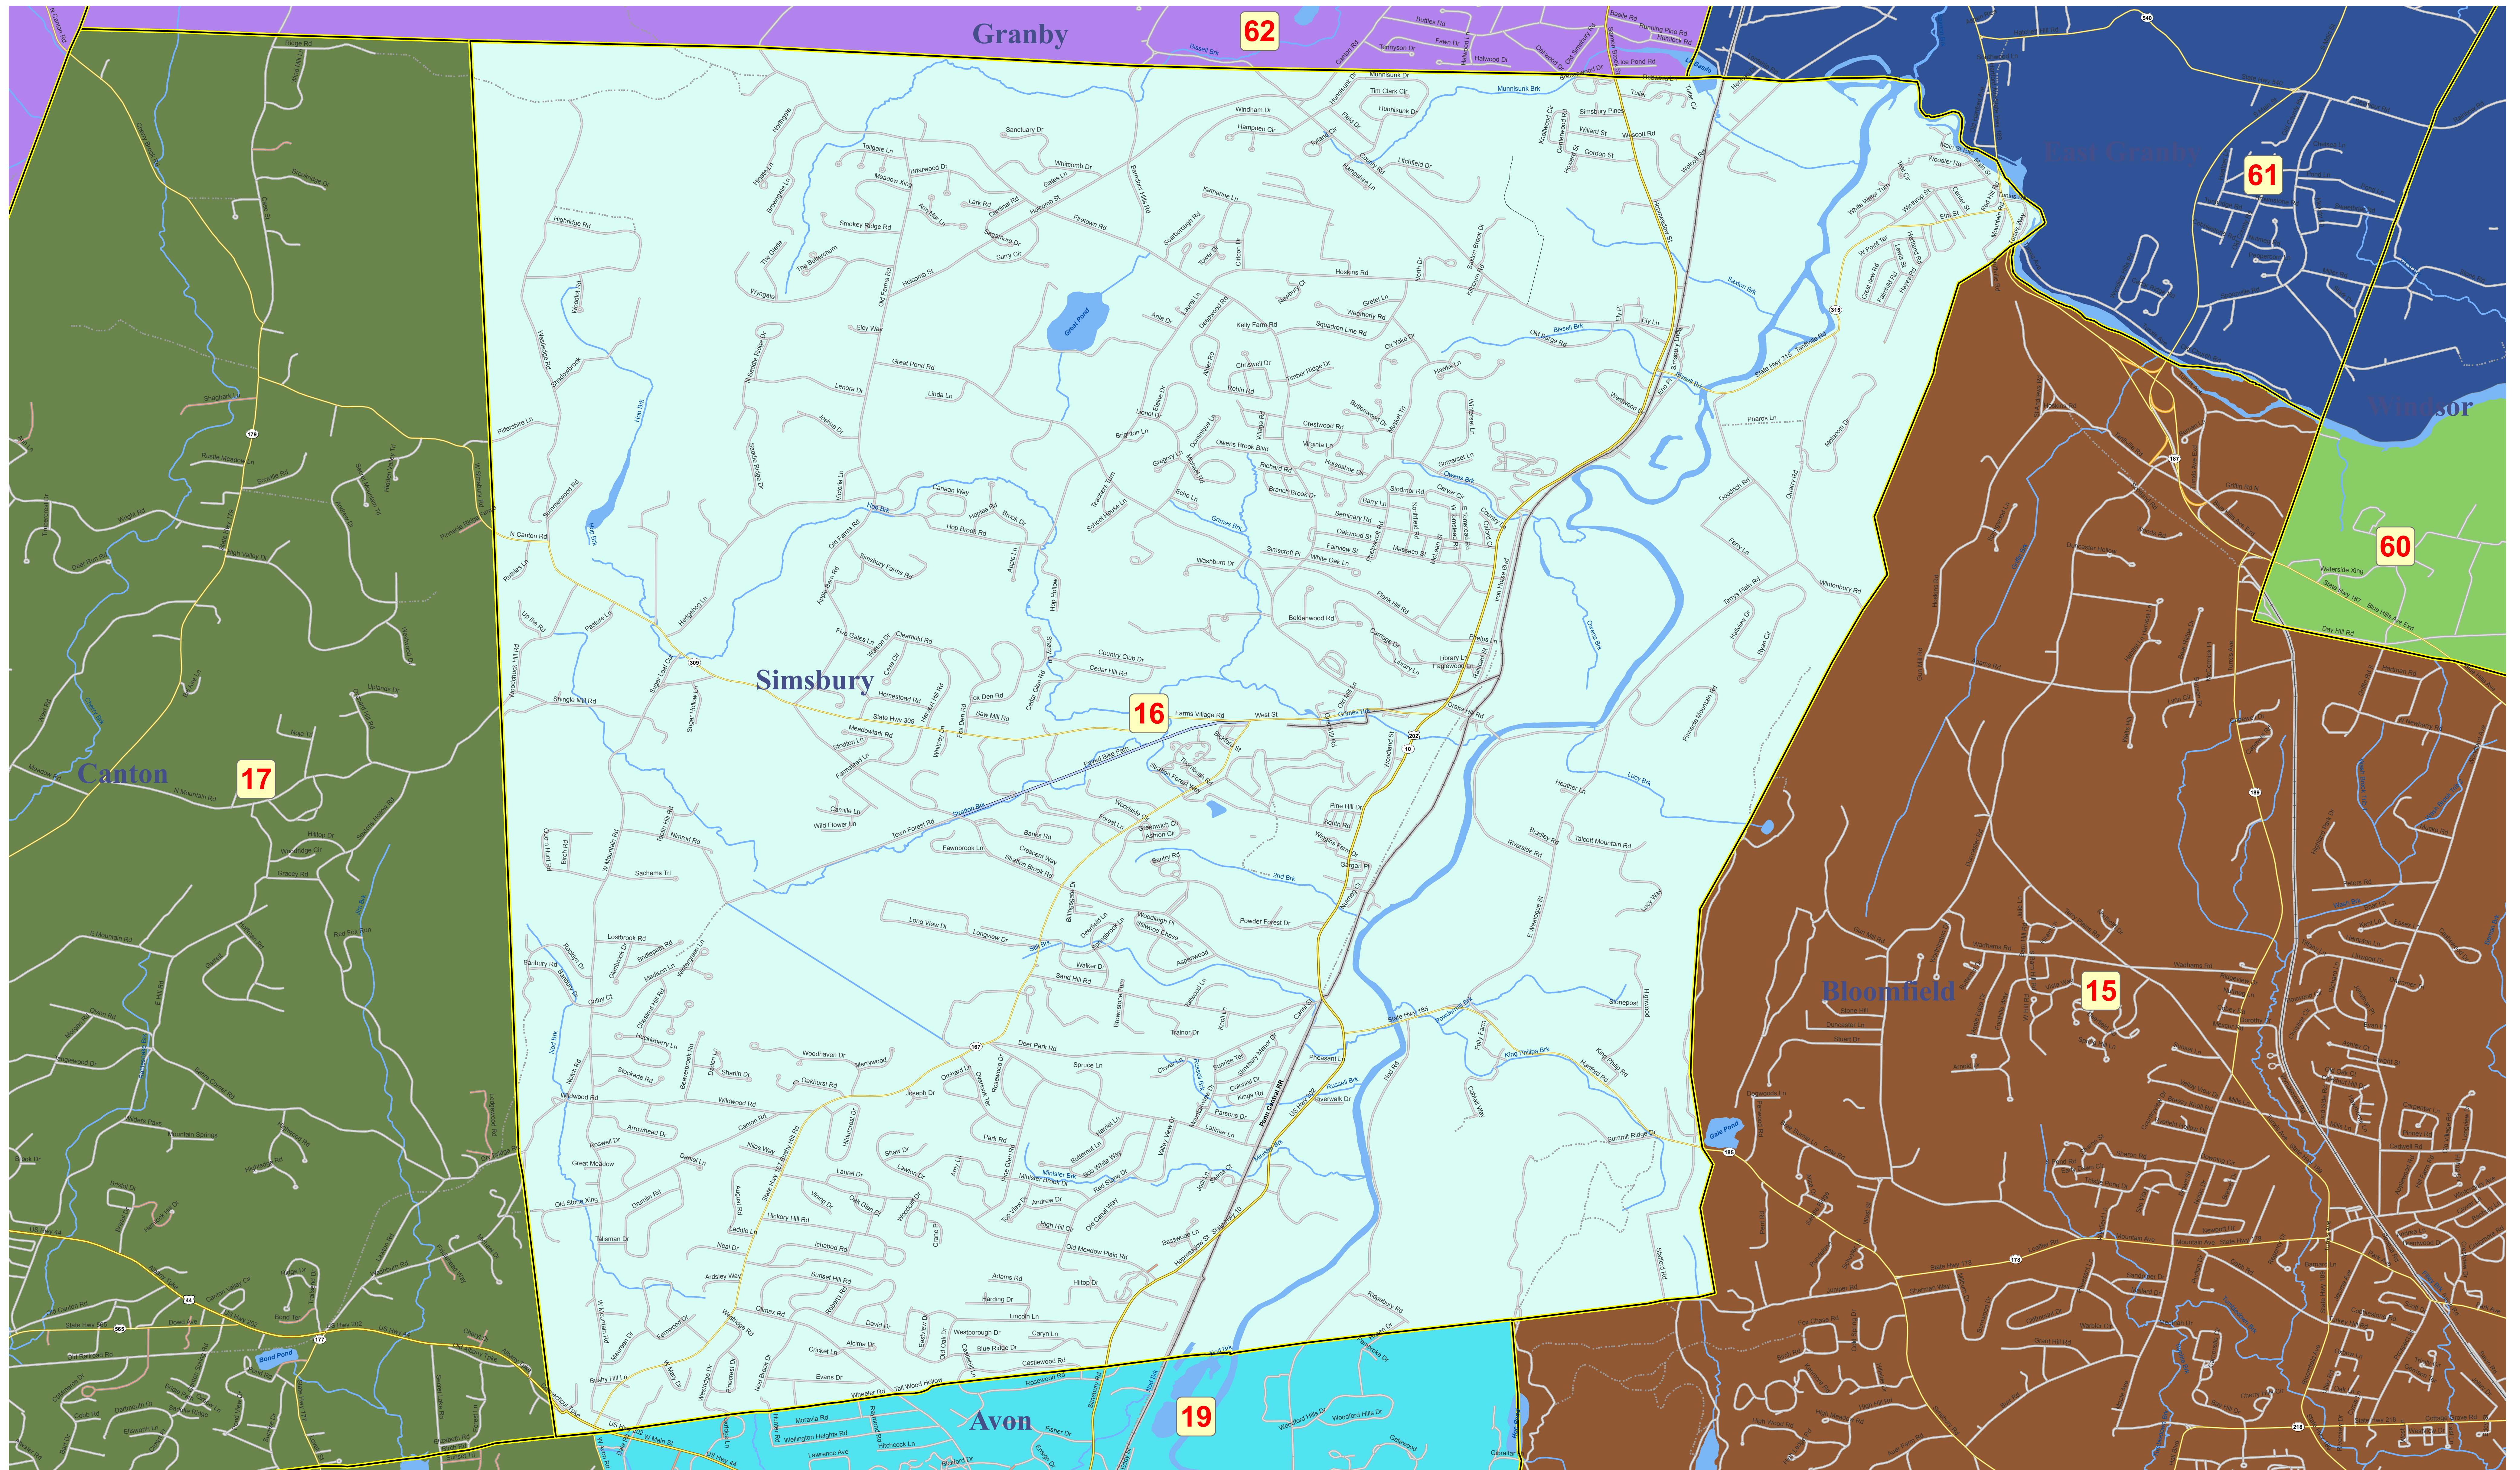

# State House of Representatives Redistricting Plan 2011 - Simsbury House District(s)

## The Connecticut General Assembly REAPPORTIONMENT COMMISSION