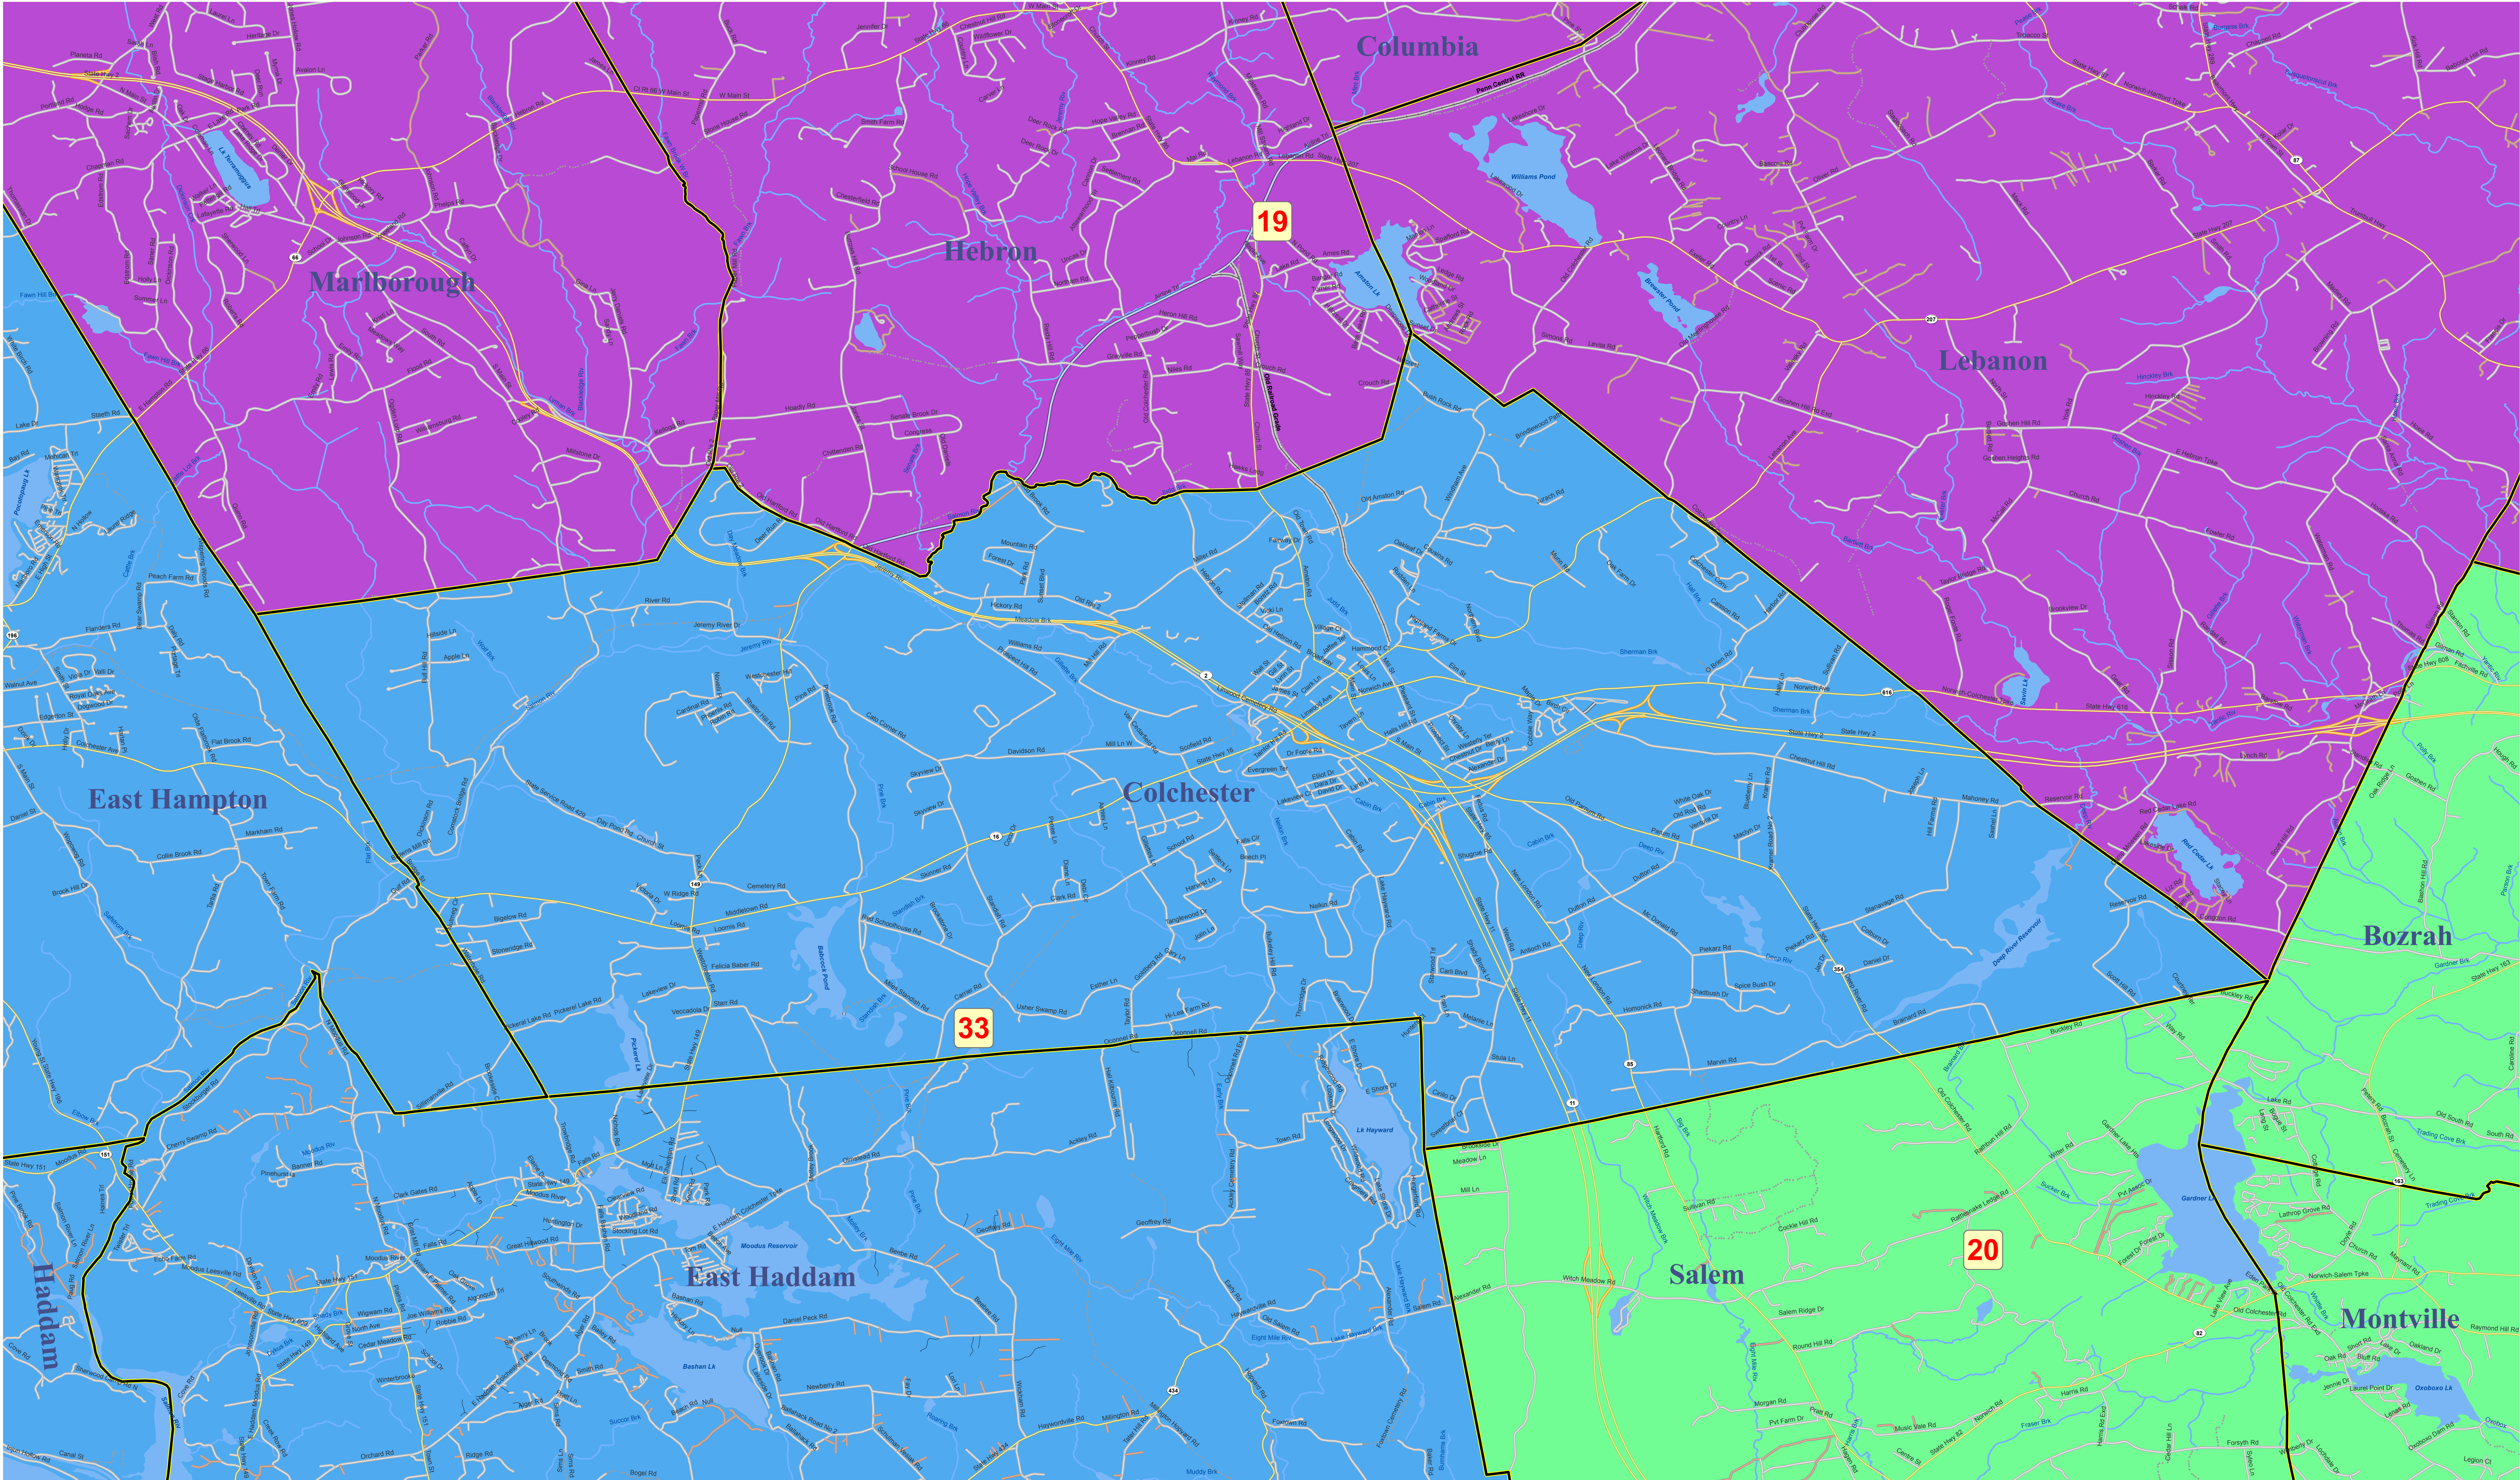

State Senate Redistricting Plan 2011 - Colchester Senate District(s)

The Connecticut General Assembly
REAPPORTIONMENT COMMISSION

SENATE

Senator Donald E. Williams, Jr., Co-Chair

 Senator John McKinney
 Senator Martin M. Looney
 Senator Leonard A. Fasano