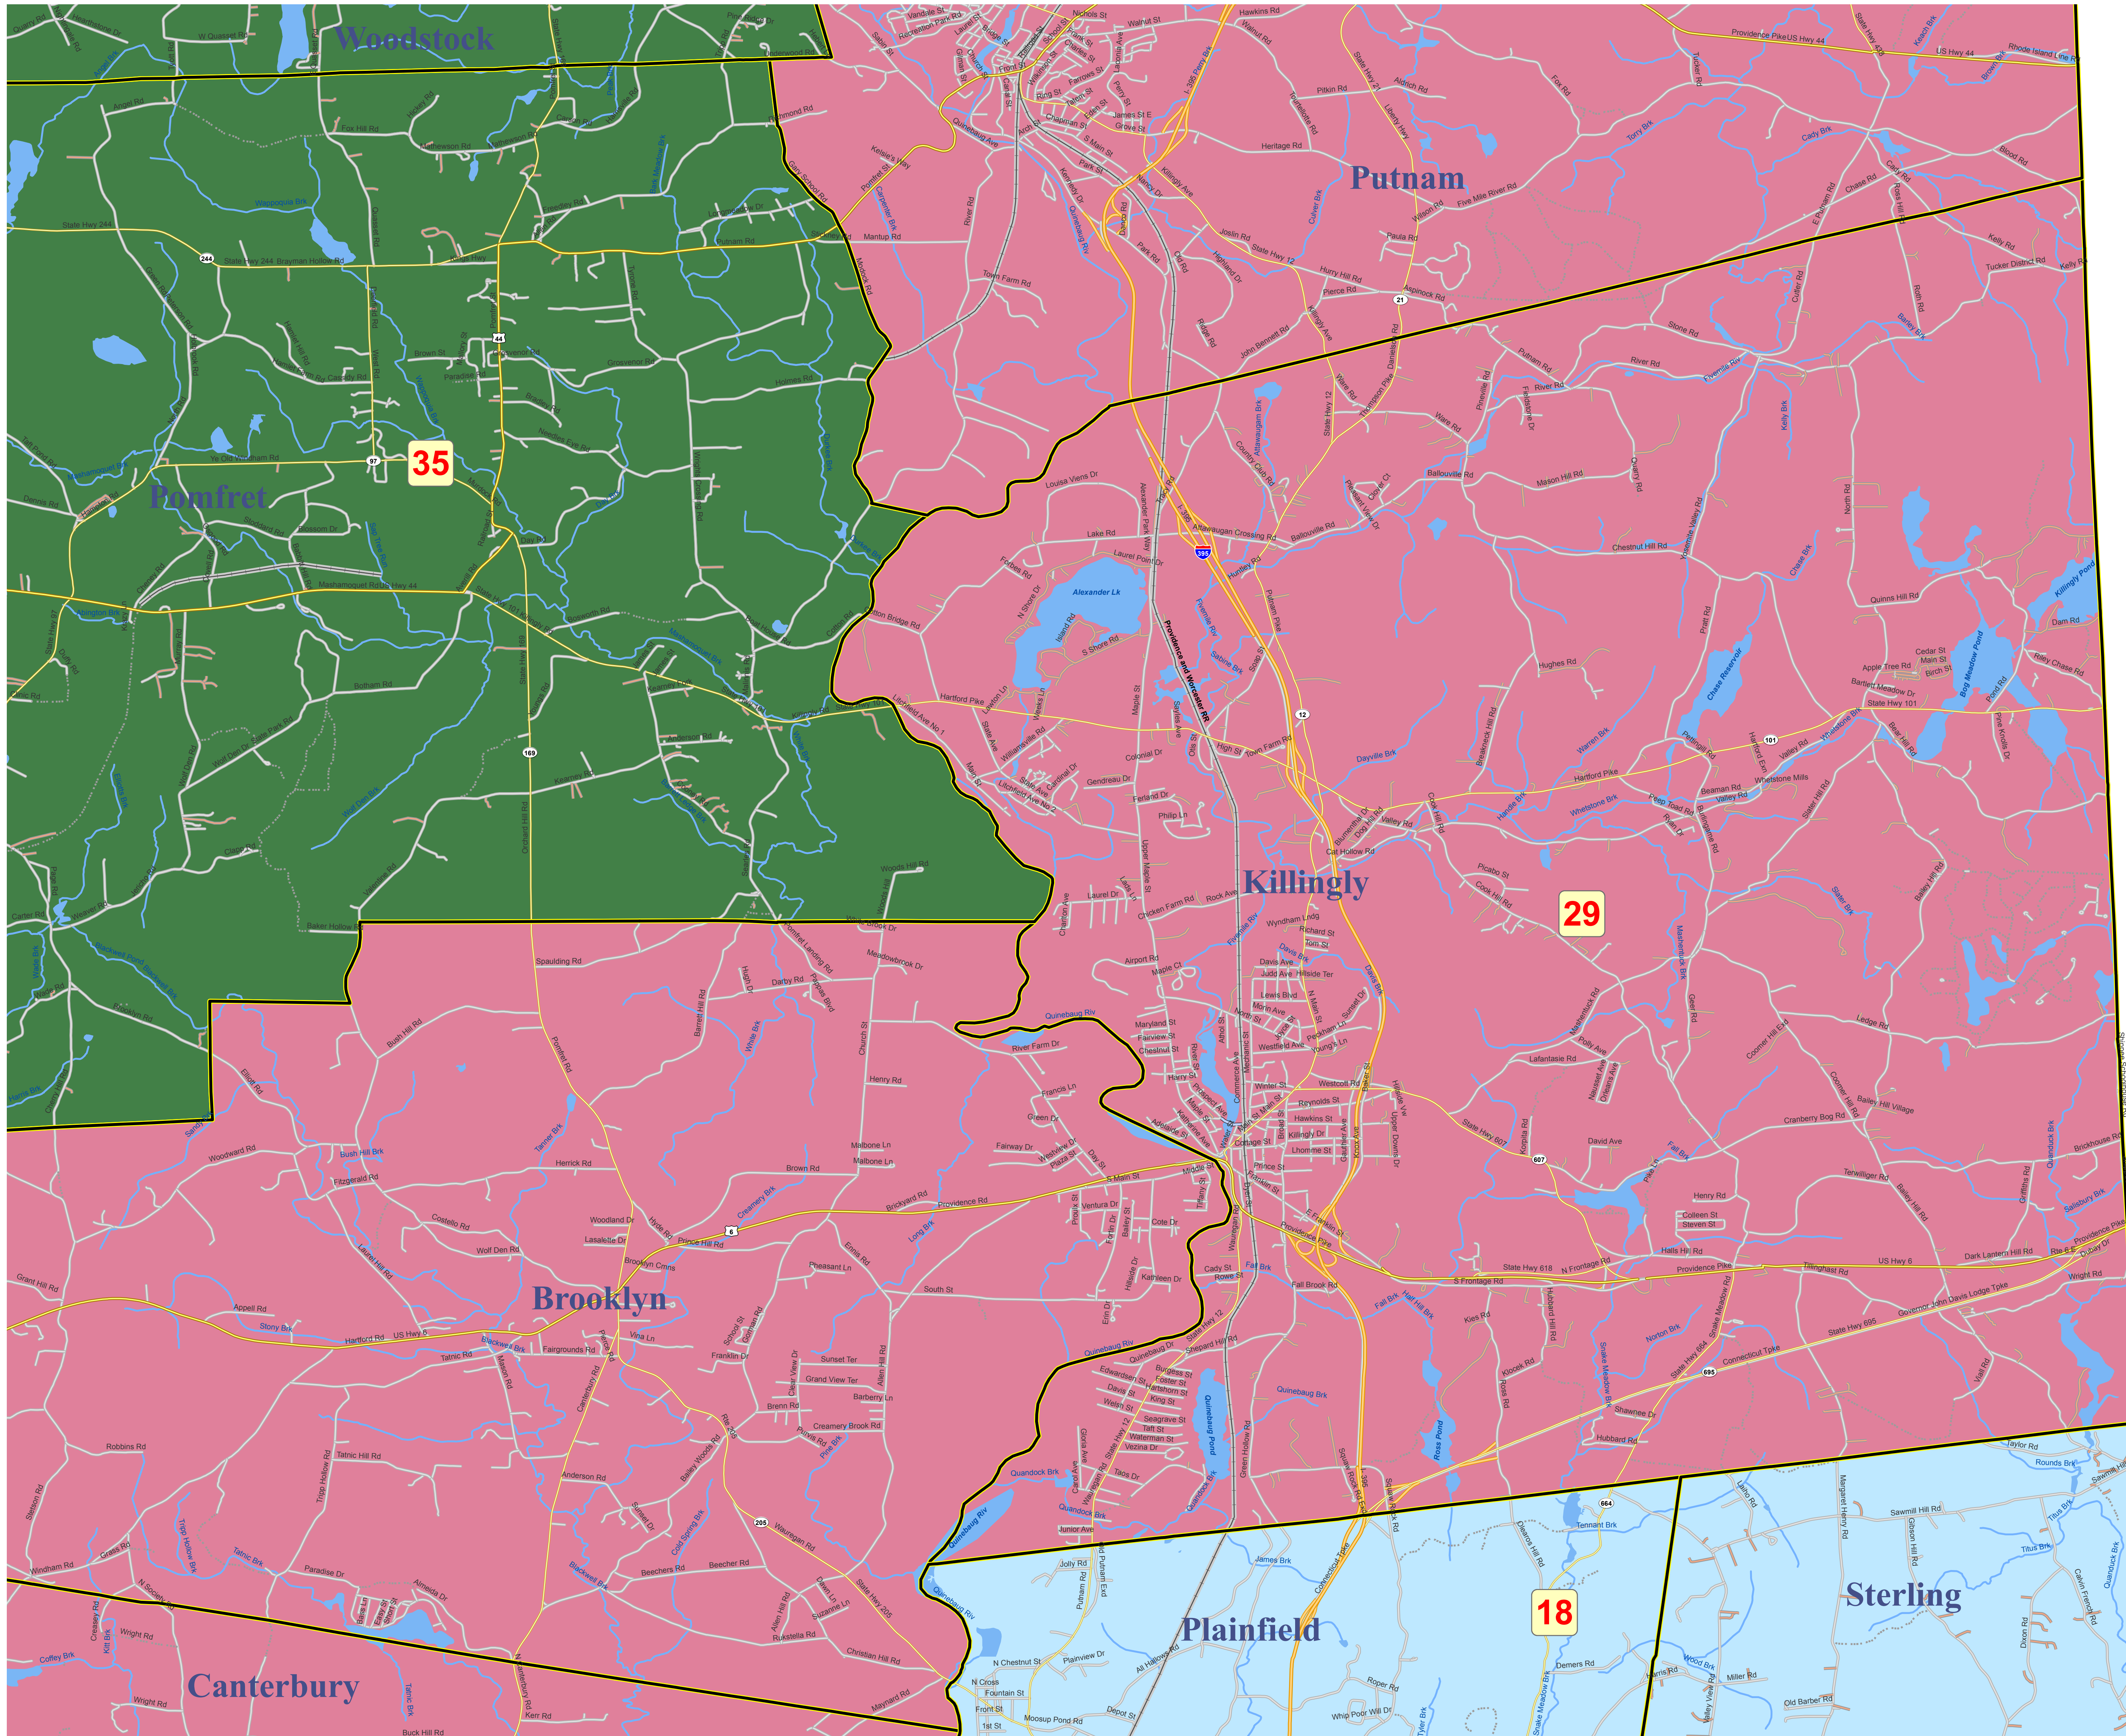

# State Senate Redistricting Plan 2011 - Killingly Senate District(s)

## The Connecticut General Assembly REAPPORTIONMENT COMMISSION