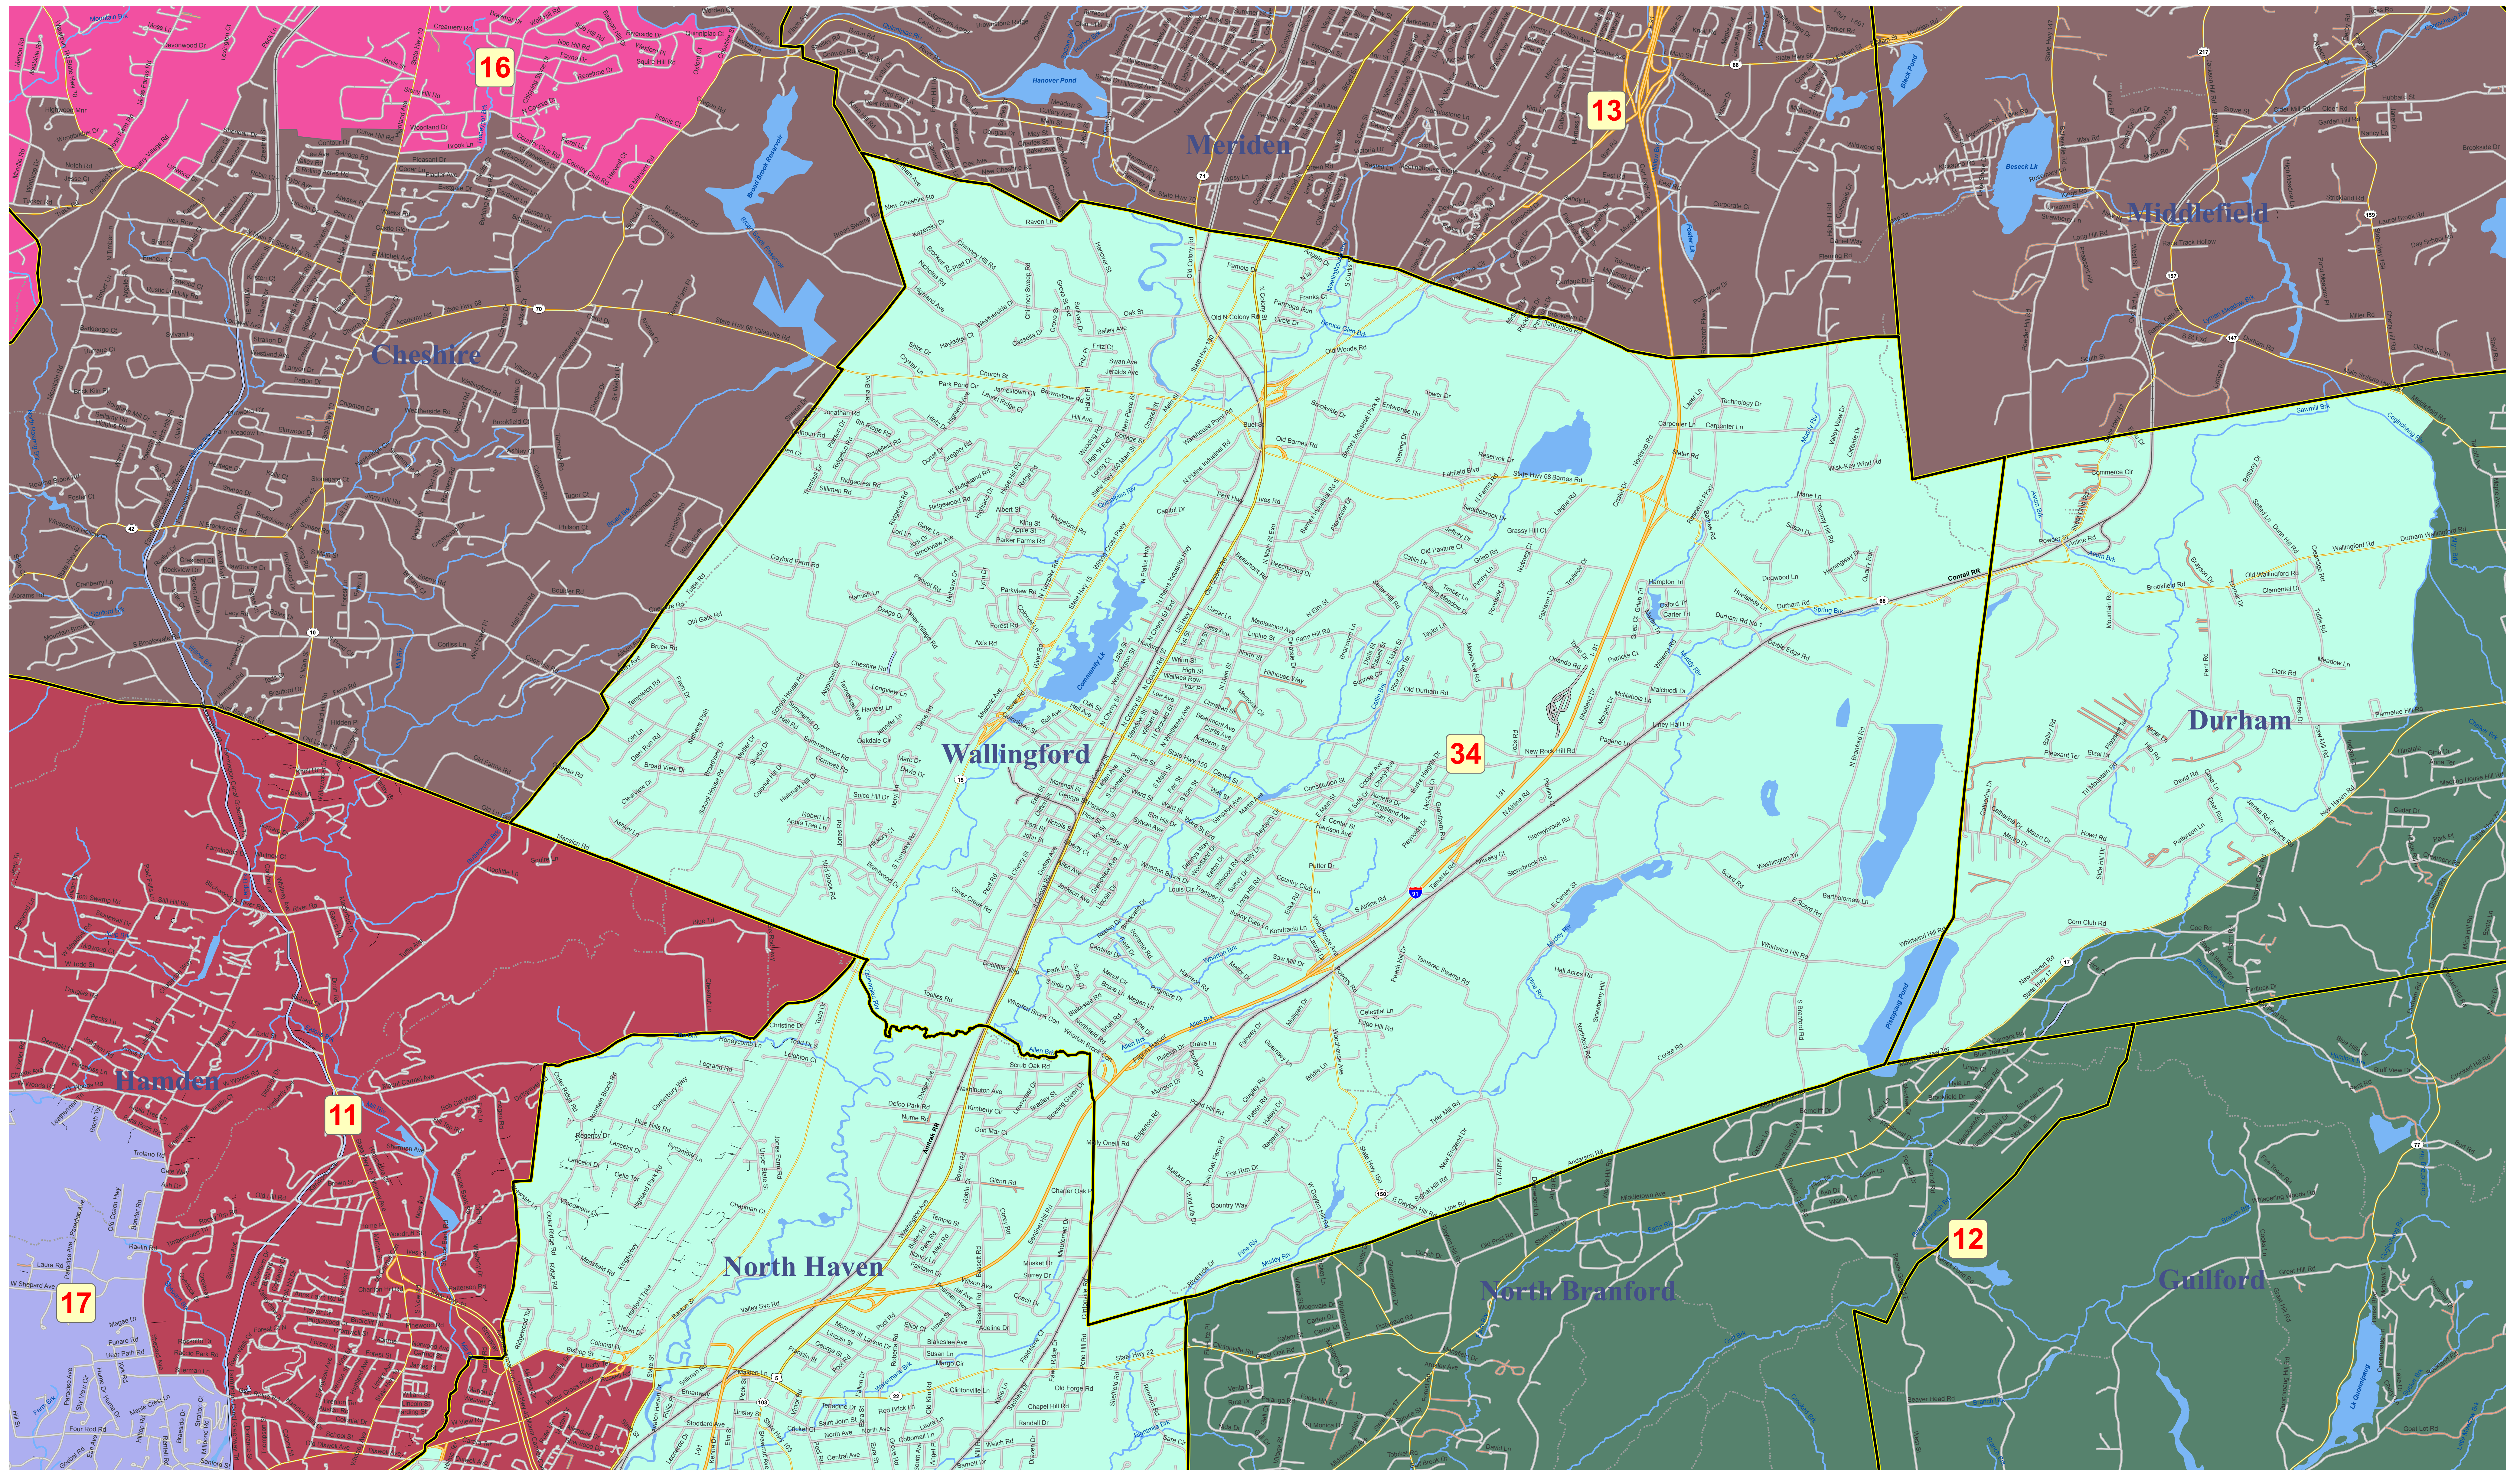

State Senate Redistricting Plan 2011 - Wallingford Senate District(s)

The Connecticut General Assembly REAPPORTIONMENT COMMISSION

SENATE

Senator Donald E. Williams, Jr., Co-Chair

Senator John McKinney
Senator Martin M. Looney
Senator Leonard A. Fasano