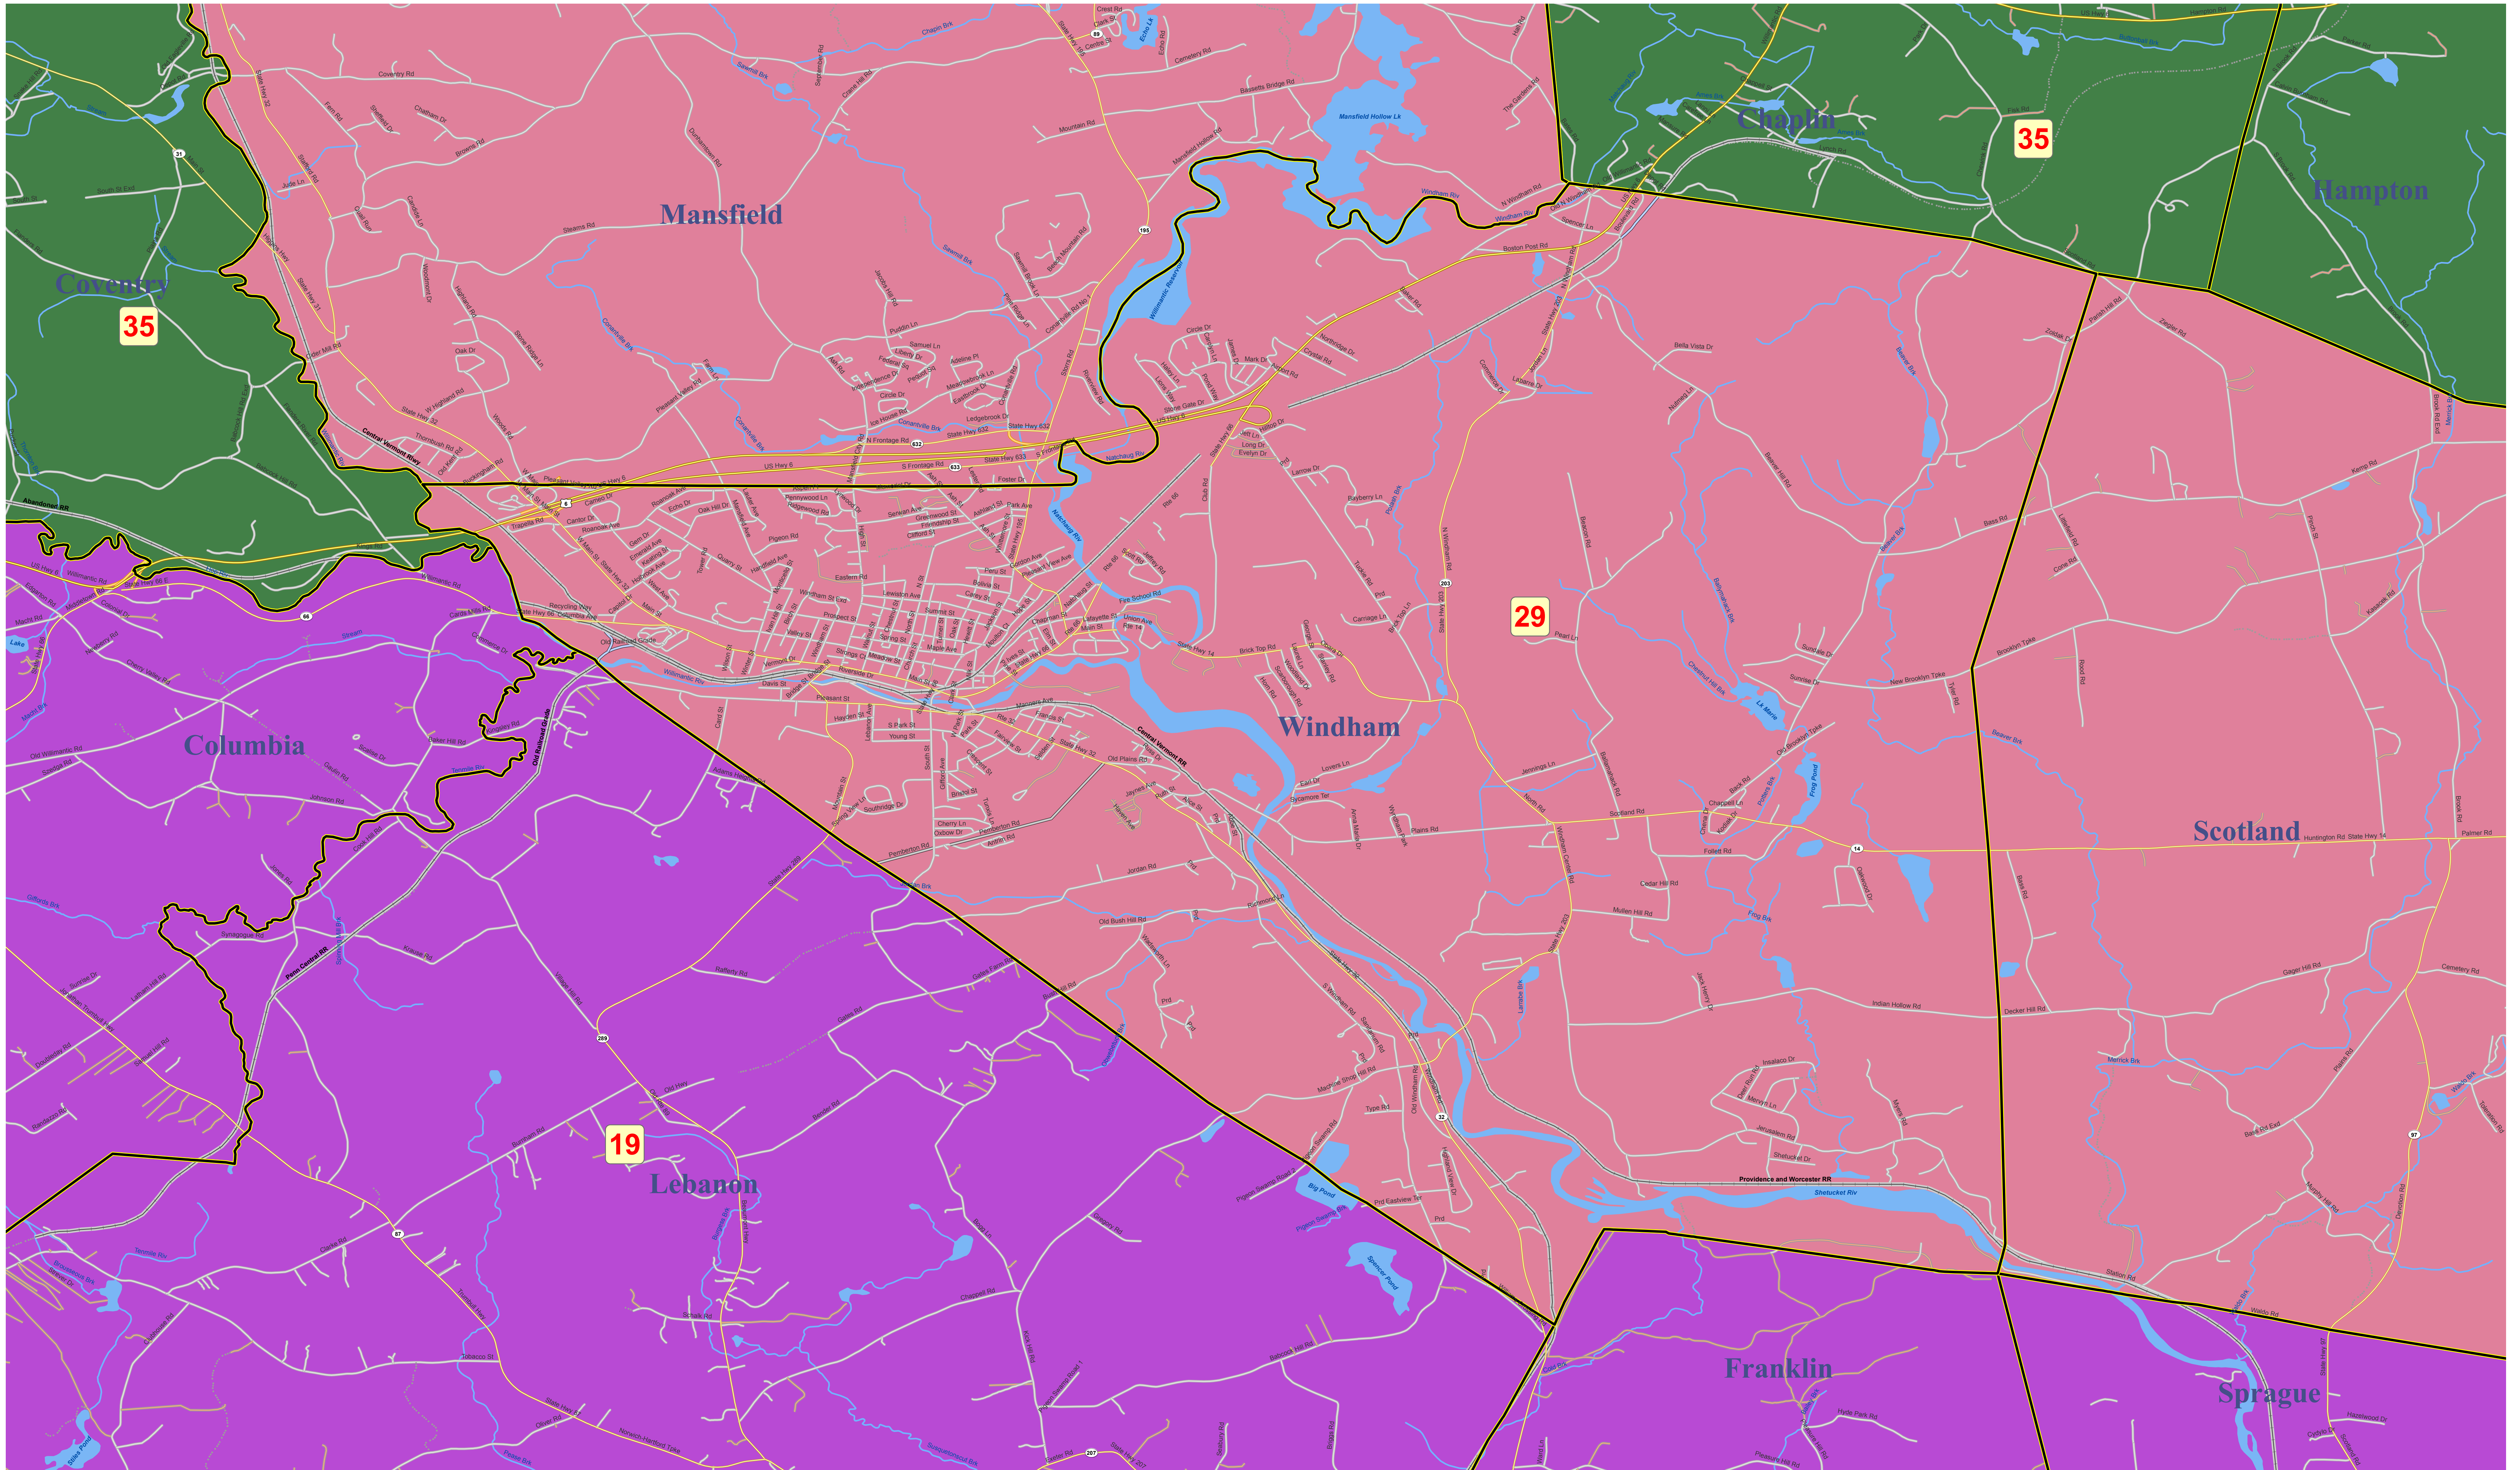

# State Senate Redistricting Plan 2011 - Windham Senate District(s)

The Connecticut General Assembly  
REAPPORTIONMENT COMMISSION

**SENATE**

Senator Donald E. Williams, Jr., Co-Chair

Senator John McKinney  
Senator Martin M. Looney  
Senator Leonard A. Fasano